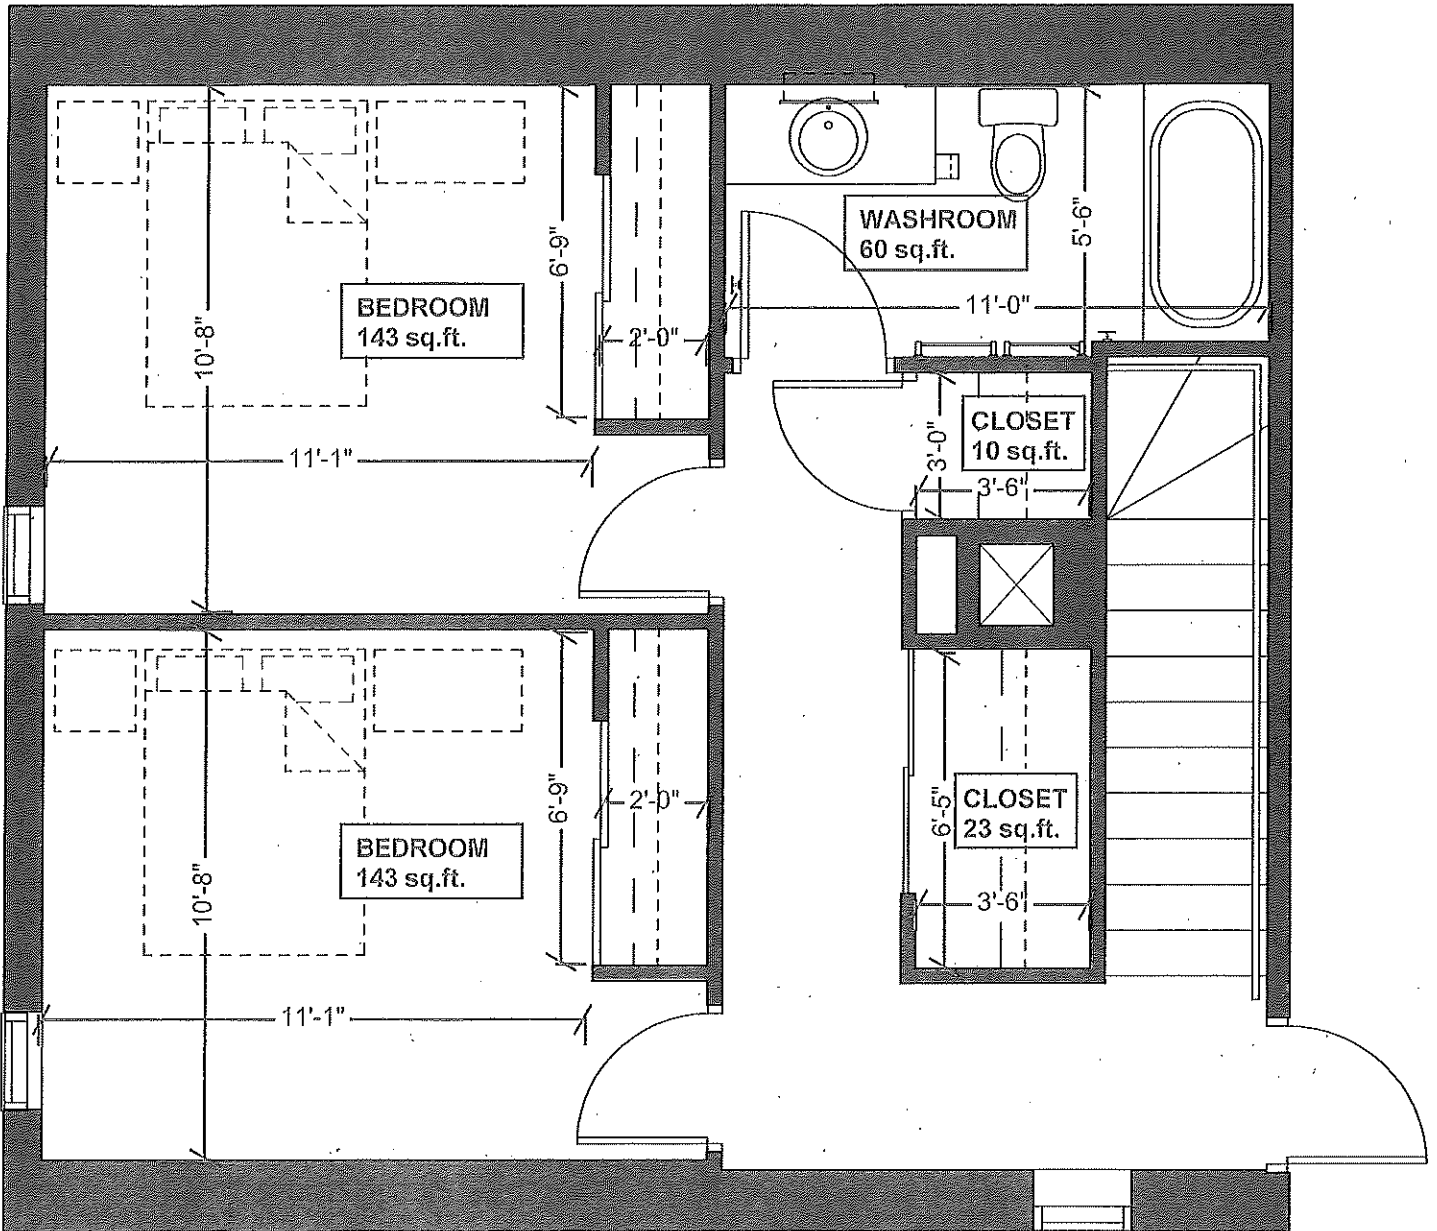

SUITE C2 - upper level

total = 1098 sq.ft.

SUITE C2 - lower level

total = 1045 sq.ft.